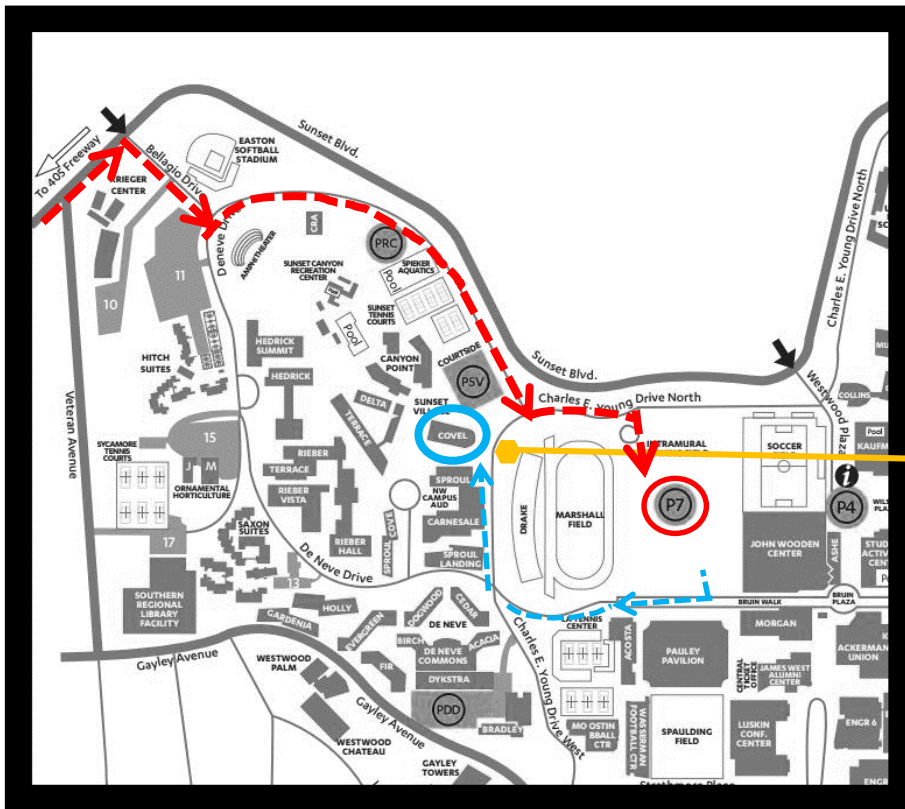

MAP AND DIRECTIONS TO UCLA COVEL COMMONS

**UCLA Covell Commons
Grand Horizon Room**
200 De Neve Drive
Los Angeles, Ca 90095
<https://maps.google.com>

UBER/LYFT DROP OFF AREA
740 Charles E. Young Drive West. Proceed up the stairs to the main entrance of the building. The Grand Horizon room is on the 3rd Floor.

--- Driving to Lot 7
--- Walking to Covell

DRIVING DIRECTIONS (from the 405 FWY)

1. EXIT on Sunset Blvd, heading EAST.
2. RIGHT on Bellagio Drive
3. LEFT onto De Neve Drive
4. LEFT onto Charles E Young Dr. North
5. RIGHT into the LOT 7 Driveway and proceed to the parking attendant at the bottom of the ramp

For more specific directions go to <https://maps.google.com> or <http://maps.ucla.edu/campus/>.

When you arrive to LOT 7, please tell the parking attendant **a) your name and b) that you are attending the NEXT GEN Conference at Covell Commons**. The attendant will issue you a parking permit to be displayed on your dashboard and direct you to where you should park.

WALKING TO COVELL (8-10 min)

Walk out of Lot 7 on the Southside where the stairs and elevators are located, facing Pauley Pavilion. Then walk up the hill on your right, cross Charles E Young Drive, and walk north until you reach the Uber/Cab drop off area. Proceed up the stairs to the main entrance of the building. The Grand Horizon room is on the 3rd Floor. If you have any questions, please call Izzy Chu at 909-773-8898.